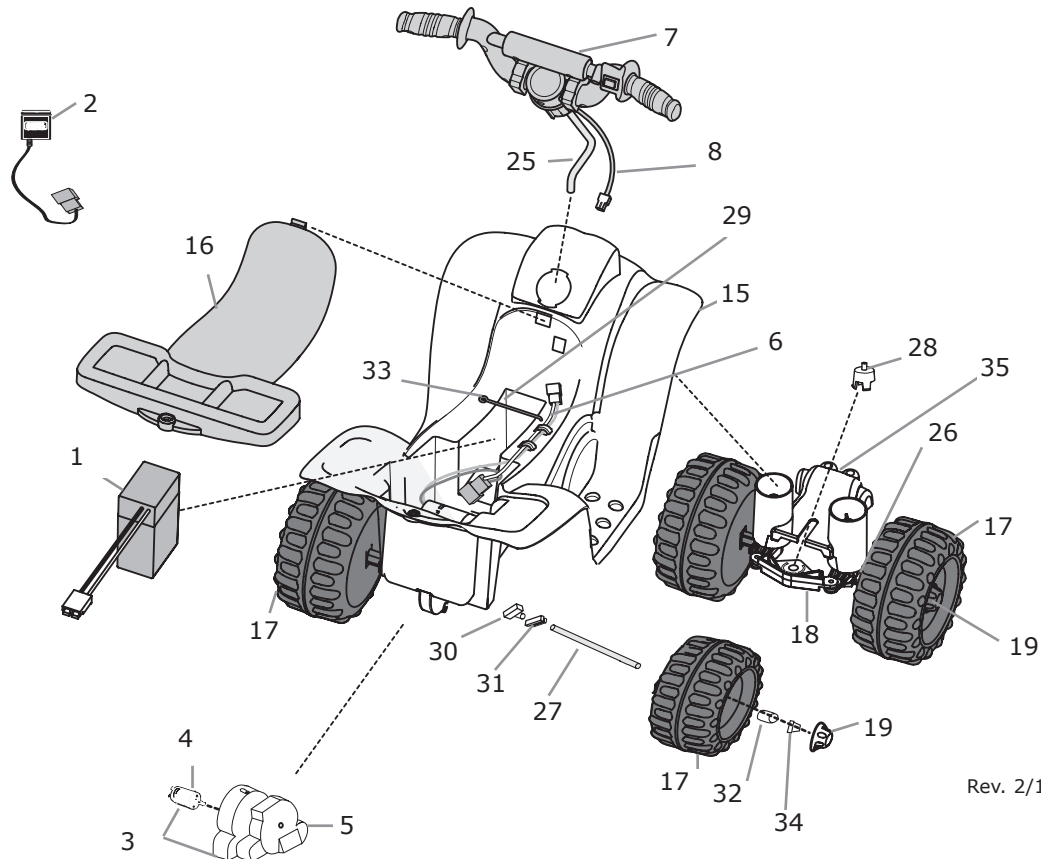

Age Range: 1-3 years  
 Weight Limit: 40 lbs.  
 Surfaces: Grass/Asphalt/Hard Surfaces  
 Speed: 2 mph  
 Colors: Black Body/Blue Seat/  
 Black Wheels  
 Intro: 2007  
 Suggested Retail: \$64.88  
 Box Dimensions: 26.250 x 13 x 16.375  
 17 lbs  
 Warranty: One Year Vehicle  
 6 Months Battery

### 6V 4 Amp

Rev. 2/1/08

Item No.	Description	Part No.	Qty	Item No.	Description	Part No.	Qty
<b>Working / Electrical Parts</b>				<b>Hardware / Metal Parts</b>			
1.	6V 4Amp Battery	00801-1457	1	25.	Steering Column	J8473-4539A	1
2.	6V 4Amp Charger	00801-1483	1	26.	Front Axle	77760-4519	2
<b>3.</b>	<b>Motor Gearbox Assy</b>	<b>00968-3900</b>	<b>1</b>	27.	Rear Axle	77760-4529	1
<b>4.</b>	<b>Motor Assy</b>	<b>00968-3700</b>	<b>1</b>	28.	Steering Column Retainer	J8473-2359	1
<b>5.</b>	<b>Gearbox Assy #10</b>	<b>00968-3800</b>	<b>1</b>	29.	Battery Retainer	74230-4129	1
<b>6.</b>	<b>Main Wiring Harness</b>	<b>77760-9699</b>	<b>1</b>	30.	Rectangular Bushing	76920-2549	2
7.	Handlebar Assembly w/harness	M5728-9209	1	31.	Wheel Bushing	76920-2659	2
	(Includes handlebar harness/switch & steering column)			32.	Bushing	M5728-2129	4
8.	Handlebar Harness w/switch	3800-7785	1	33.	8 x 7/8 Trusshead Screw	0801-0228	2
				34.	.354 Cap Nut	0801-0604	8
				35.	Brushguard	M5728-2139	1
<b>Plastic/Other Parts</b>				<b>Parts Not Shown</b>			
15.	Vehicle w/Seat	N/A	1	Owner's Manual	M5728-0920	1	
16.	Seat w/Lock	M2578-2149	1	Label Sheet	M5728-0310	1	
17.	Wheel	77760-2119	4	Parts Bag	3800-8226	1	
18.	Front Wheel Assembly	M5728-9139	1	5/16 Washer	0801-0253	2	
19.	Hubcap Center	M5728-2349	4	<b>PIC Switch Pushbutton</b>	<b>00801-0697</b>	<b>1</b>	
				Wrench	00801-1567	1	